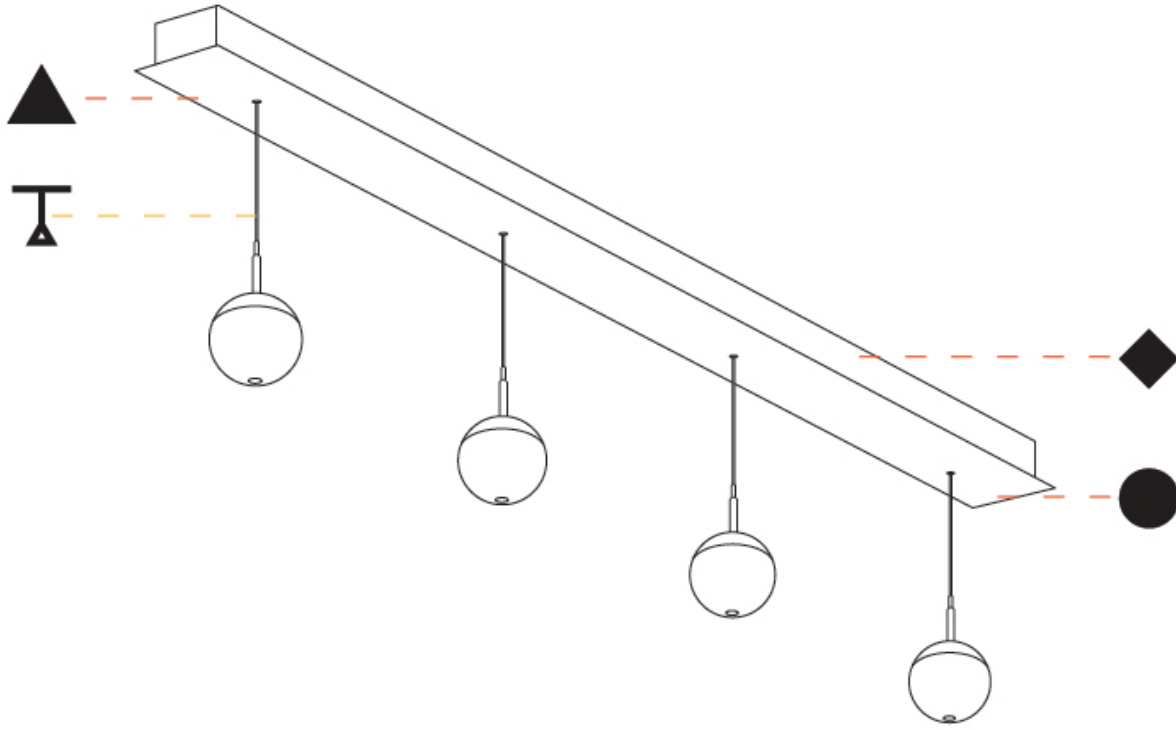

G-MINI CHANNEL SNOOKER METAL SUSPENSION

A300638-

PROJECT	_____
TYPE	_____
SPECIFIER	_____
QUANTITY	_____
DATE	_____

A