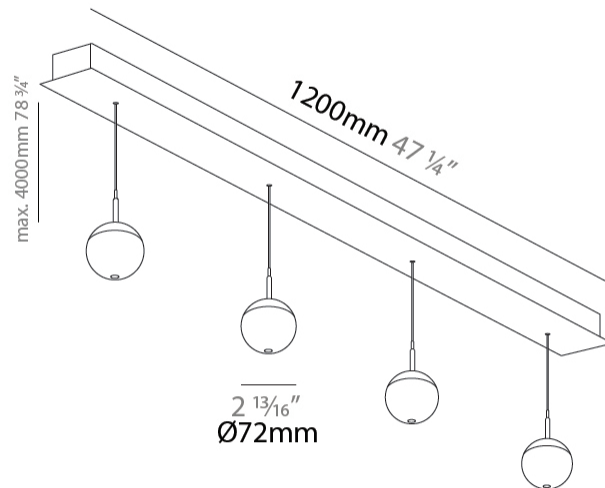

GENERAL

Series: G-Mini Channel
Subseries: G-Mini Channel Snooker Metal
Partner: Prolicht
Division: Architectural
Installation: Suspension
Product Type: Clusters
Mounting Location: Ceiling
Light Distribution: Direct

PHYSICAL

Shape: Sphere
Diameter (mm): 72
Diameter (in): 2 ¹³/₁₆
Length (mm): 1200
Length (in): 47 ¹/₄
Height (mm): 72
Height (in): 2 ¹³/₁₆
Fixture Finish: CHR
Holder Finish: SSR / BKV / CWI / CRY / HAB / LAG / UFT / ITA / RUA / RUR / MIC / FTG / MYG / TWT / LOD / PUS / FRO / FUP / KIA / POP / BLS / SPG / MEY / GOH / GUM / CHC / COM / ABZ / JAG
Fixture Material: Aluminum Die Cast
Cable Details: 2000mm/78 3/4" or 4000mm/157 1/2" Cable - Color Options: Black / White / Orange / Red / Green

ELECTRICAL

Lamp Type: LED (Zhaga Standard)
Input Wattage (W): 26
Total Output Wattage (W): 23.7
Dimming: Non-Dimmable
Driver Included: Yes
Driver Location: Integrated
Driver Type: Constant Current - Universal
Driver Class: Class 2
Input Voltage (V): 120 - 277

LED

Color Temperature (°K): 2700 / 3000 / 3500 / 4000
Max. Delivered Lumen (lm): 1240 / 1313 / 1386 / 1423
Nominal Lumen (lm): 1840 / 1949 / 2057 / 2112
CRI: >90 CRI
Lamp Life (hrs): 50000

OPTICAL

Beam Angle: 32 / 58

RATINGS AND CERTIFICATIONS

Certified By: Certified for North American Standards
IP rating: IP20